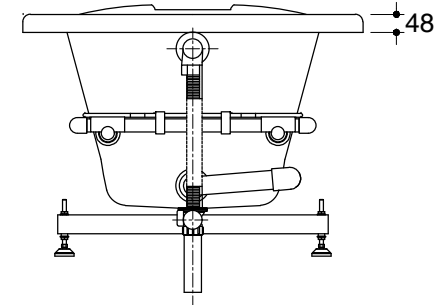

Dimensions are approximate.

Unit: mm

Pump(Blower Motor)
Control Access
W500xH450

SKU	K-18748X-W03-0
Name	EVORA
Description	1800 DUAL SYSTEM BATH

KOHLER

*The recommended dimension for installation can be adjusted according to user preferences and layout.