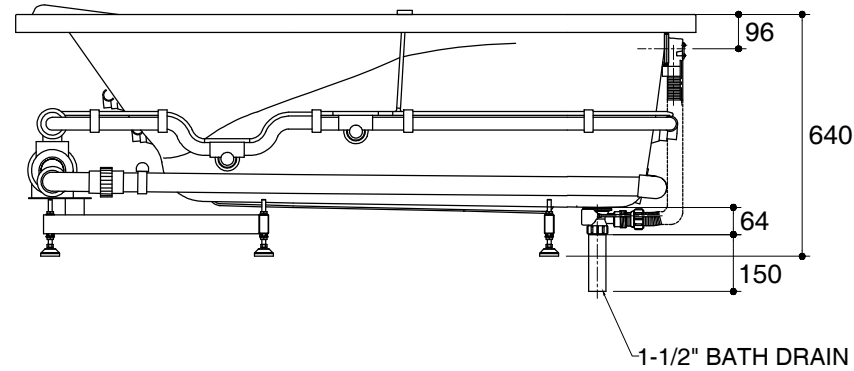

Dimensions are approximate.

Unit: mm

Pump(Blower Motor)
Control Access
W500xH450

SKU	K-18748X-W03-0
Name	EVORA
Description	1800 DUAL SYSTEM BATH

KOHLER

*The recommended dimension for installation can be adjusted according to user preferences and layout.