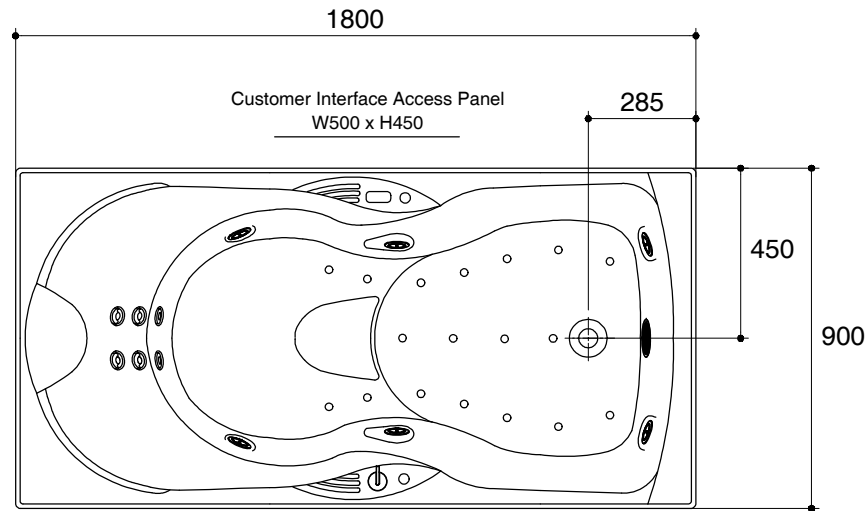

Dimensions are approximate.

Unit: mm

Pump(Blower Motor)
Control Access
W500xH450

SKU	K-18748X-W03-0
Name	EVORA
Description	1800 DUAL SYSTEM BATH

KOHLER

*The recommended dimension for installation can be adjusted according to user preferences and layout.